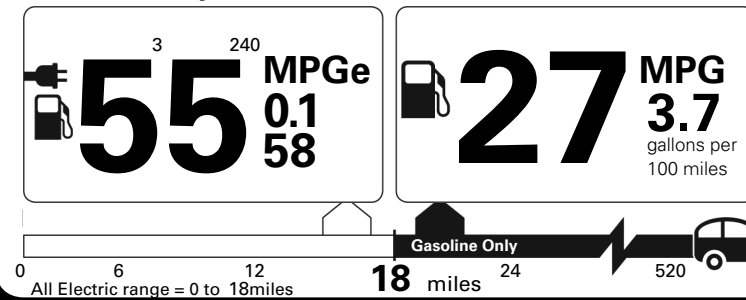

PRICING

IMPORTER'S SUGGESTED LIST PRICE P.O.E.:	\$ 63,450.00
Climate Package	750.00
Heated Windshield Wiper Blades Heated Rear Seats Heated Steering Wheel	
Advanced Package	1,700.00
Graphical Head-Up Display 360 Surround View Camera Interior High Level Illumination	
Bumper Cover Stainless Steel	140.00
Luggage Covers*	295.00
Metallic Paint	695.00
Harman Kardon Premium Sound	800.00
Air Quality with Advanced Air Cleaner	250.00
20" 5-Multi Spoke Alloy Wheel	800.00
Destination Charge	1,095.00
Total Suggested Retail Price:	\$ 69,975.00

Fuel Economy and Environment

Plug-In Hybrid Vehicle
Electricity-Gasoline

Fuel Economy Standard SUV 4WD range from 14 to 105 MPGe. The best vehicle rates 141 MPGe.

You **save**

\$ 0

in fuel costs over 5 years
compared to the average new vehicle.